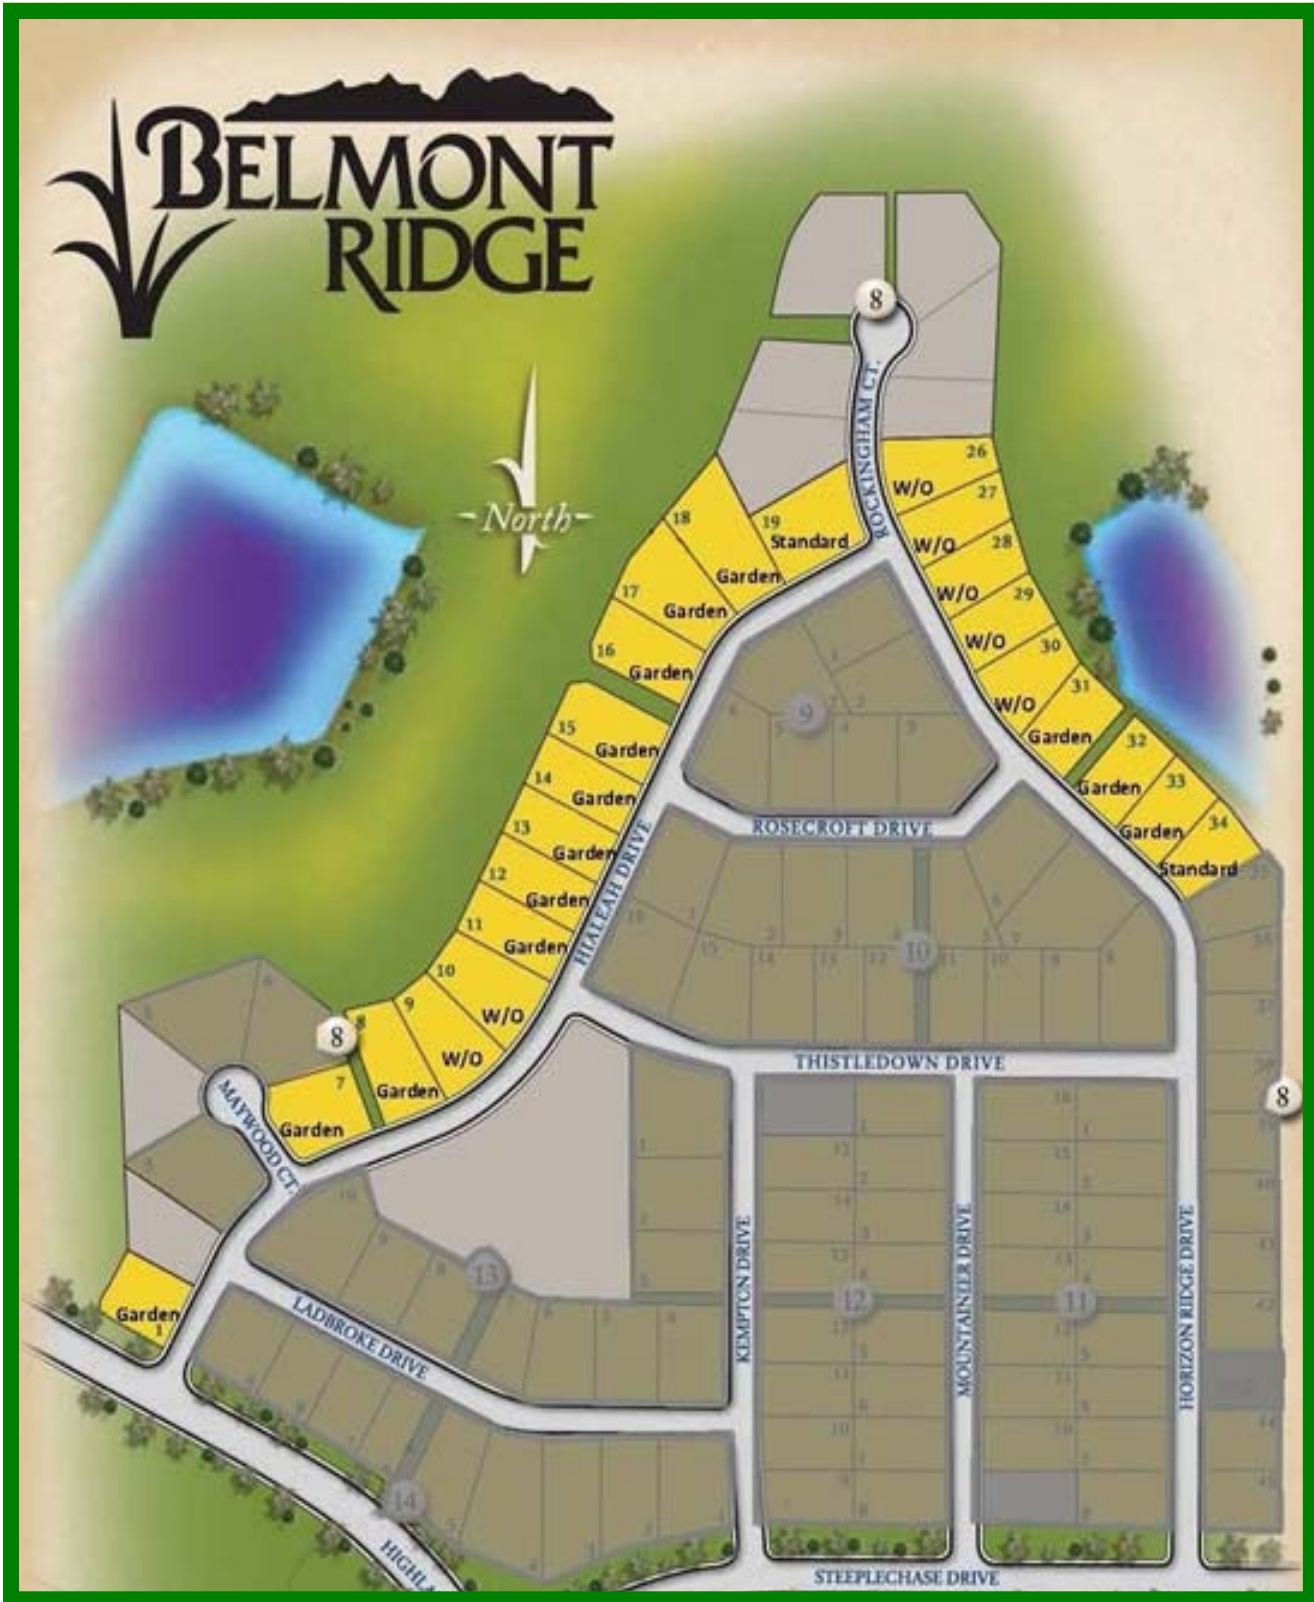

BELMONT RIDGE

www.BelmontRidgeLots.com

B.J. Johannmeier (970) 227-3393 or Terry Younglove (970) 691-4266

This listing broker does not guarantee the information describing this property. Interested parties are advised to verify this information independently through personal inspection or with appropriate professionals.